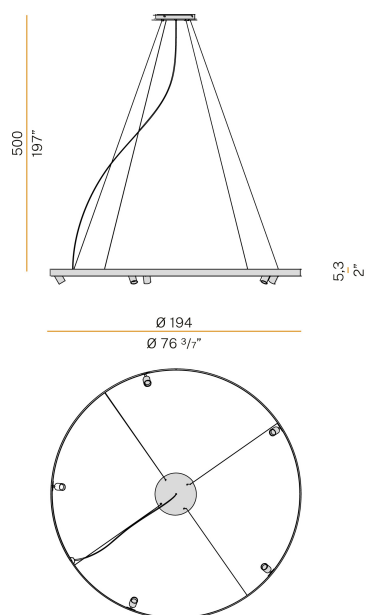

Textured glass screens.

Anti-glare snoots in black thermoplastic material.

5m (196,9") long steel suspension cables.

5m (196,9") long power cable in transparent PVC.

Power canopy with pickled sheet metal ceiling bracket and covering in white, black, bronze, mat brass or titanium polyacrylic paint.

Technical drawing

Polar diagram